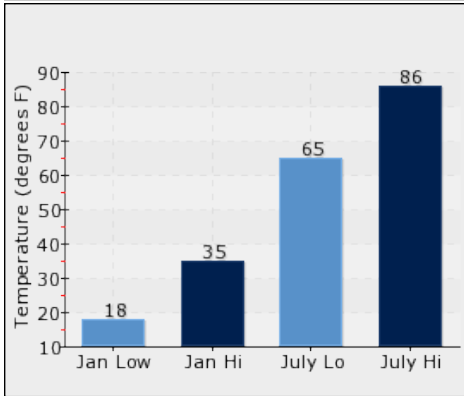

CLIMATE AND WEATHER

The average high and low temperature chart below serves as a useful measure of climate. Weather Risk suggests the risk of certain weather events occurring in this community as compared to the national average. The national average for each type of event equals a score of 100, so a score of 200 would represent twice the risk as the national average, and a score of 50 would represent half the risk of the national average.

TEMPERATURE (F°)