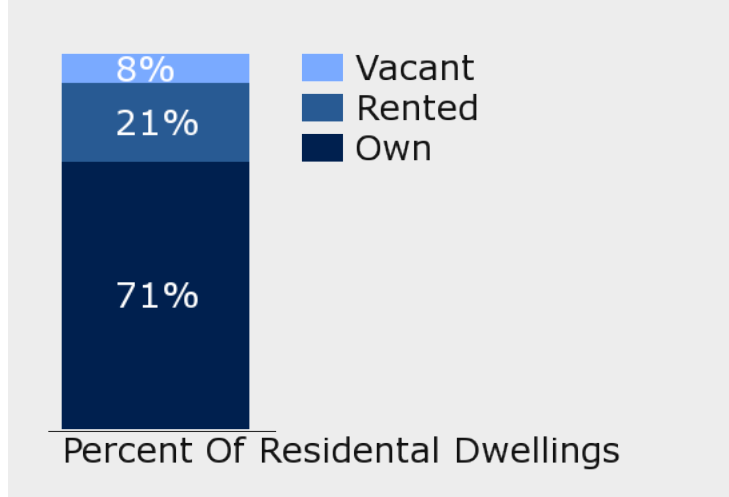

Community Information

COMMUNITY CHARACTERISTICS

These distinctive characteristics represent factors which have a strong influence on this community. Factors are considered "distinctive" if this community falls into the top 25% for these characteristics nationally.

COMMUNITY SUMMARY

Population Growth (since 2000)	40.79
Population Density (ppl / mile)	1453
Average Household Size (ppl)	2.8
Households w/ Children	42%

Housing Stability

Annual Residential Turnover	17%
5+ Years in Residency	41%
Median Year in Residency	3.9%

HOUSING INVENTORY