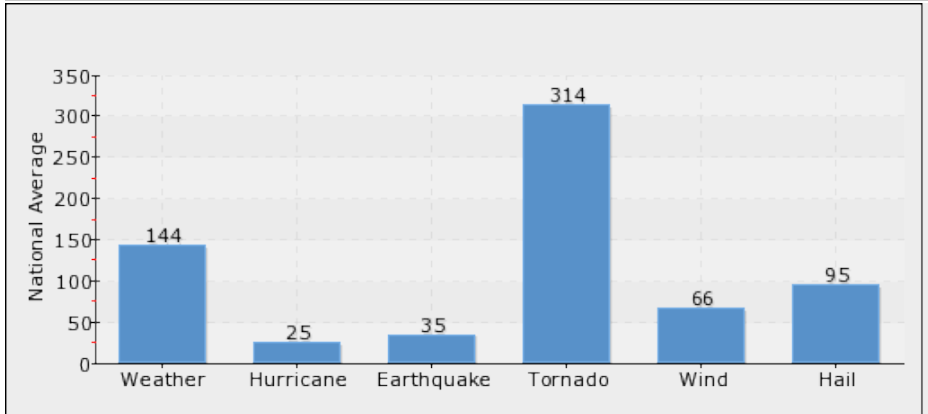

WEATHER RISK