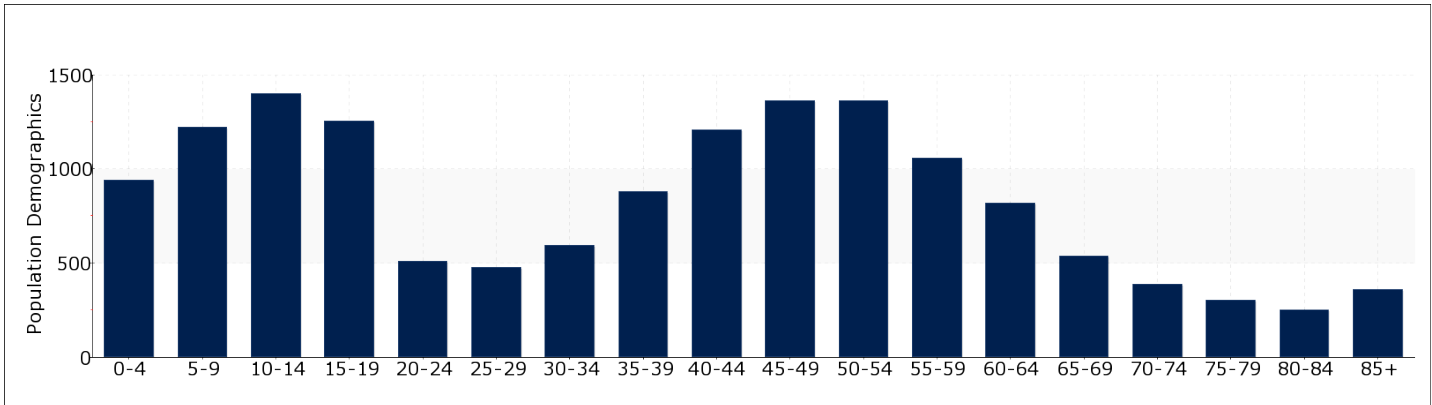

### COMMUNITY SUMMARY

Population Growth (since 2000)	40.79
Population Density (ppl / mile)	1453
Average Household Size (ppl)	2.8
Households w/ Children	42%

## POPULATION DEMOGRAPHICS

The population of the community broken down by age group. The numbers at the top of each bar indicate the number of people in the age bracket below

<b>Total:</b> 14908	<b>Households:</b> 5299	<b>Median Age:</b> 40
---------------------	-------------------------	-----------------------