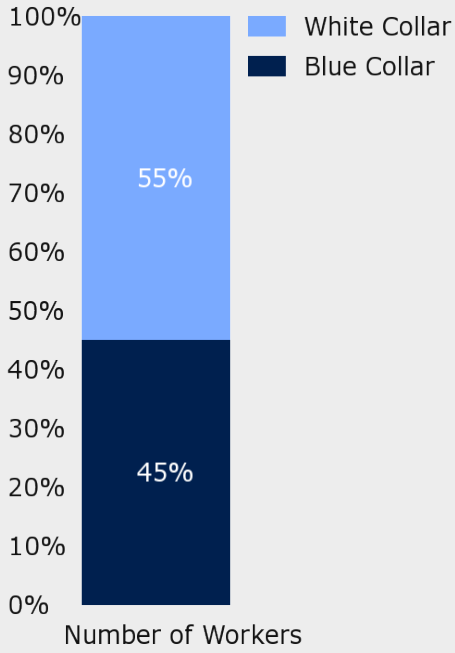

EDUCATIONAL CLIMATE INDEX

HIGHEST LEVEL ATTAINED

➔ EMPLOYMENT & FINANCE

Workforce

School Information

Carey Ridge Elementary School
16231 Carey Rd Westfield, IN 46074
317-867-6200

Maple Glen Elementary School
17171 Ditch Rd Westfield, IN 46074
317-896-4700