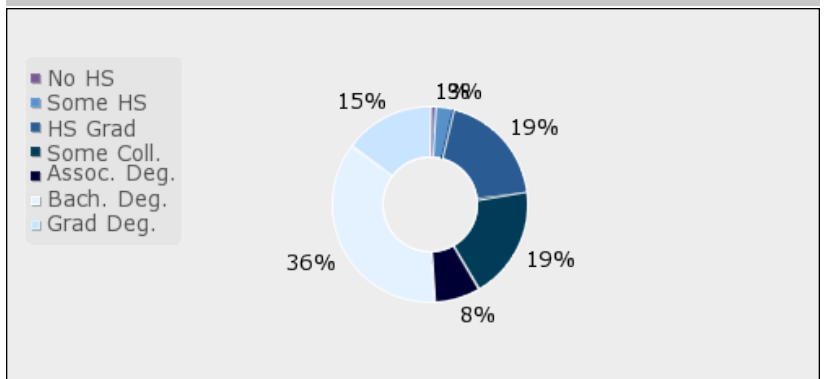

HIGHEST LEVEL ATTAINED