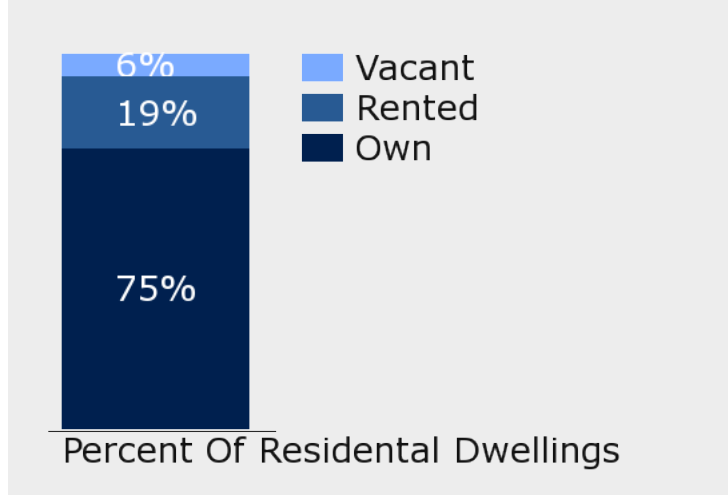

HOUSING INVENTORY

POPULATION DEMOGRAPHICS

The population of the community broken down by age group. The numbers at the top of each bar indicate the number of people in the age bracket below

Total: 31857	Households: 11297	Median Age: 33
---------------------	--------------------------	-----------------------