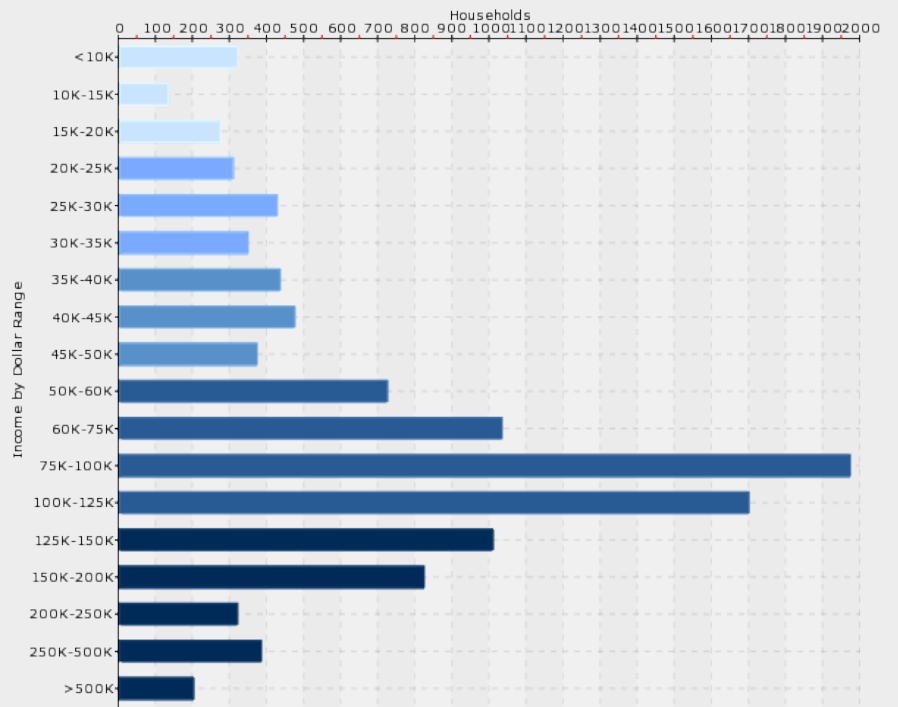

EDUCATIONAL CLIMATE INDEX

HIGHEST LEVEL ATTAINED

➔ EMPLOYMENT & FINANCE

Workforce

School Information

Carey Ridge Elementary School
16231 Carey Rd Westfield, IN 46074
317-867-6200

Maple Glen Elementary School
17171 Ditch Rd Westfield, IN 46074
317-896-4700