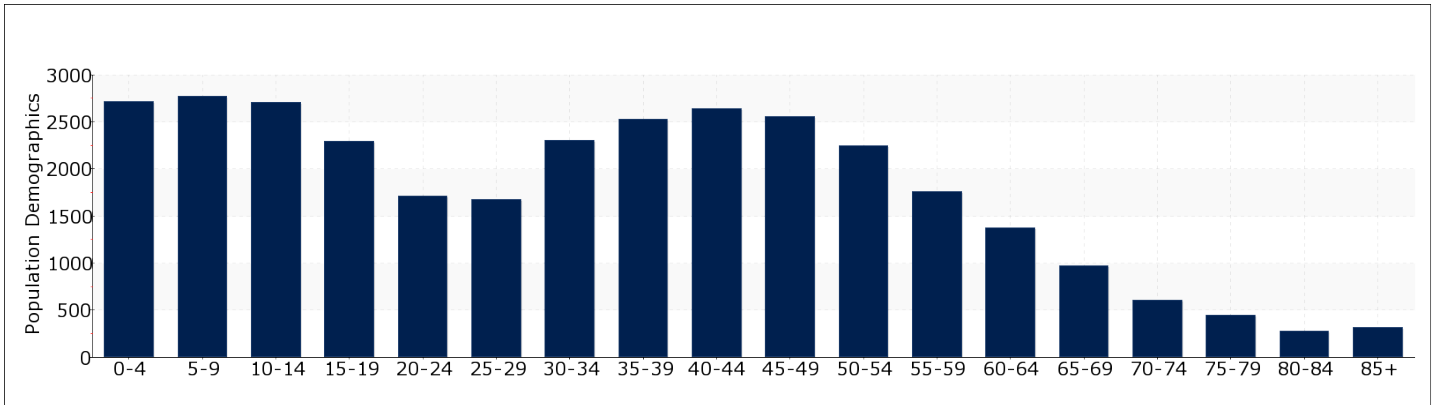

COMMUNITY SUMMARY

Population Growth (since 2000)	95.93
Population Density (ppl / mile)	1187
Average Household Size (ppl)	2.8
Households w/ Children	46%

Housing Stability

Annual Residential Turnover	22%
5+ Years in Residency	28%
Median Year in Residency	3%

HOUSING INVENTORY

POPULATION DEMOGRAPHICS

The population of the community broken down by age group. The numbers at the top of each bar indicate the number of people in the age bracket below

Total: 31857	Households: 11297	Median Age: 33
---------------------	--------------------------	-----------------------