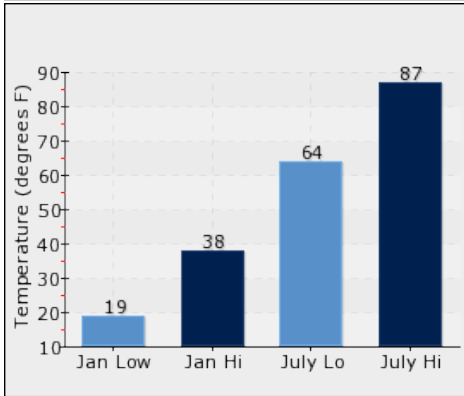

CLIMATE AND WEATHER

The average high and low temperature chart below serves as a useful measure of climate. Weather Risk suggests the risk of certain weather events occurring in this community as compared to the national average. The national average for each type of event equals a score of 100, so a score of 200 would represent twice the risk as the national average, and a score of 50 would represent half the risk of the national average.

TEMPERATURE (F°)