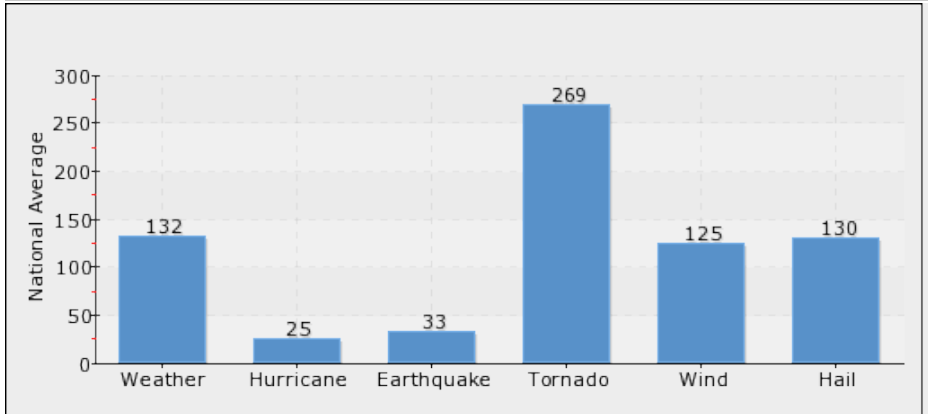

WEATHER RISK