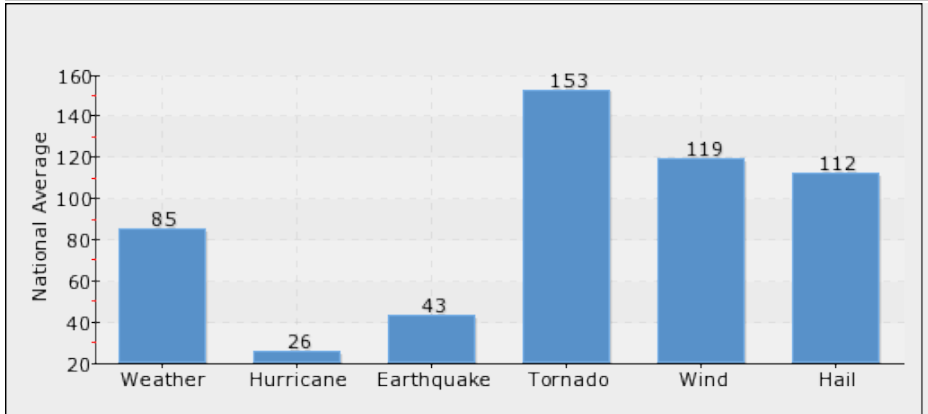

WEATHER RISK