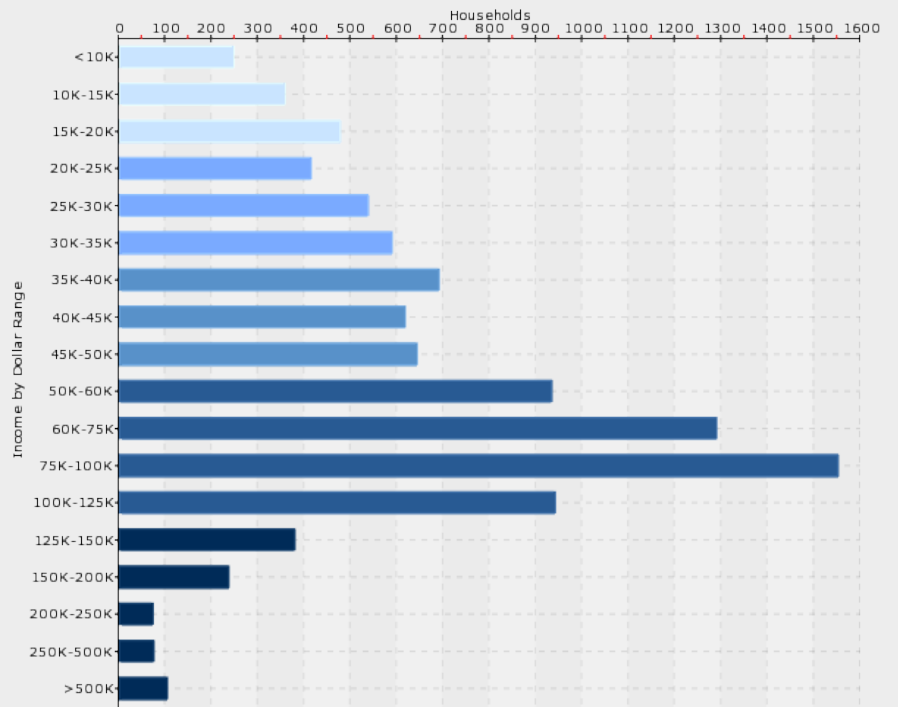

➔ EMPLOYMENT & FINANCE

Workforce