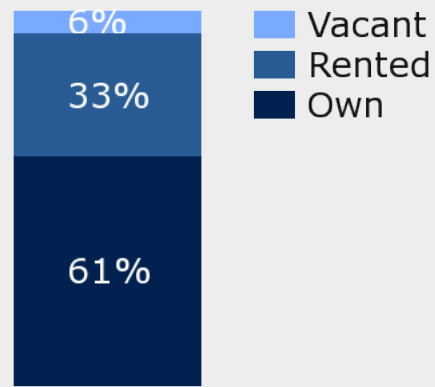

Community Information

COMMUNITY CHARACTERISTICS

These distinctive characteristics represent factors which have a strong influence on this community. Factors are considered "distinctive" if this community falls into the top 25% for these characteristics nationally.

COMMUNITY SUMMARY

Population Growth (since 2000)	39
Population Density (ppl / mile)	1293
Average Household Size (ppl)	2.6
Households w/ Children	36%

Housing Stability

Annual Residential Turnover	19%
5+ Years in Residency	37%
Median Year in Residency	3.7%

HOUSING INVENTORY

Percent Of Residential Dwellings

POPULATION DEMOGRAPHICS

The population of the community broken down by age group. The numbers at the top of each bar indicate the number of people in the age bracket below