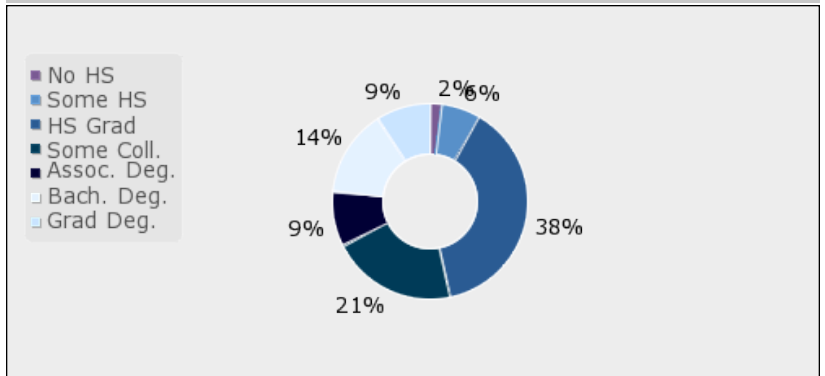

HIGHEST LEVEL ATTAINED