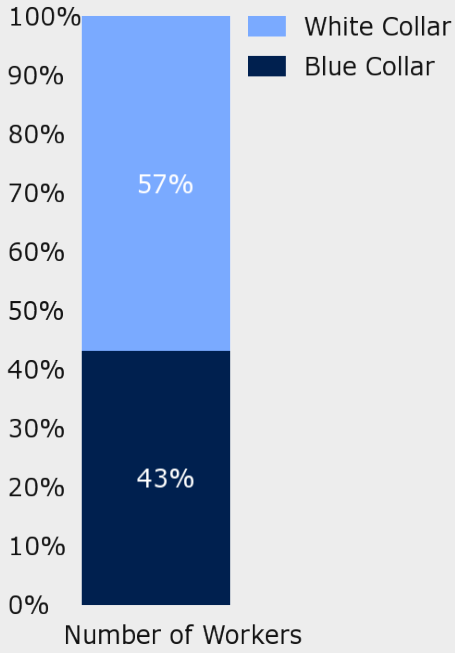

EDUCATIONAL CLIMATE INDEX

HIGHEST LEVEL ATTAINED

➔ EMPLOYMENT & FINANCE

Workforce

School Information

Brentwood Elementary School
1630 E Oliver St Plainfield, IN 46168
317-839-4802

Central Elementary School
110 Wabash St Plainfield, IN 46168
317-839-7707