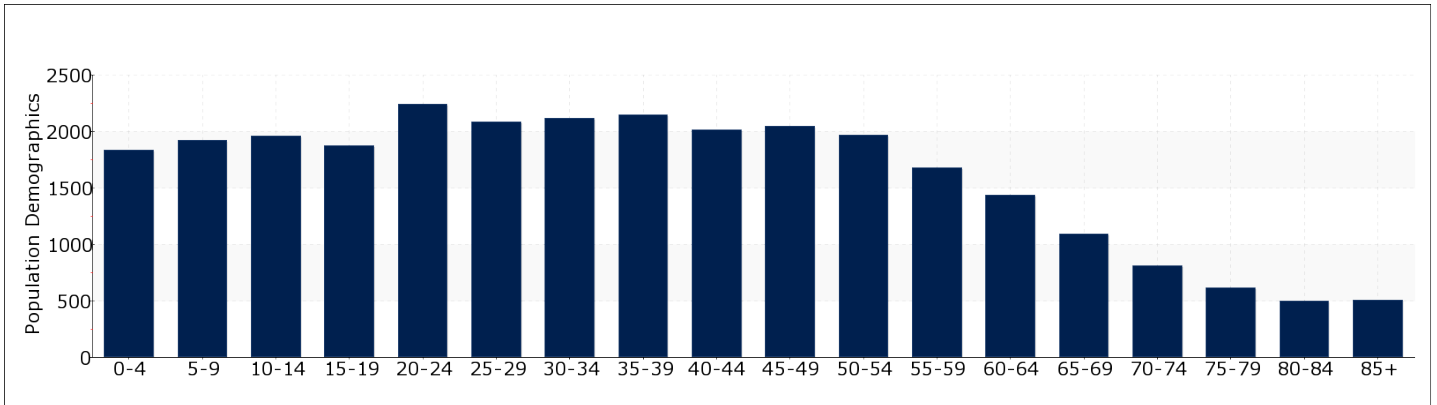

COMMUNITY SUMMARY

Population Growth (since 2000)	39
Population Density (ppl / mile)	1293
Average Household Size (ppl)	2.6
Households w/ Children	36%

Housing Stability

Annual Residential Turnover	19%
5+ Years in Residency	37%
Median Year in Residency	3.7%

HOUSING INVENTORY

Percent Of Residential Dwellings

POPULATION DEMOGRAPHICS

The population of the community broken down by age group. The numbers at the top of each bar indicate the number of people in the age bracket below

Total: 28793

Households: 10200

Median Age: 35

CLIMATE AND WEATHER

The average high and low temperature chart below serves as a useful measure of climate. Weather Risk suggests the risk of certain weather events occurring in this community as compared to the national average. The national average for each type of event equals a score of 100, so a score of 200 would represent twice the risk as the national average, and a score of 50 would represent half the risk of the national average.