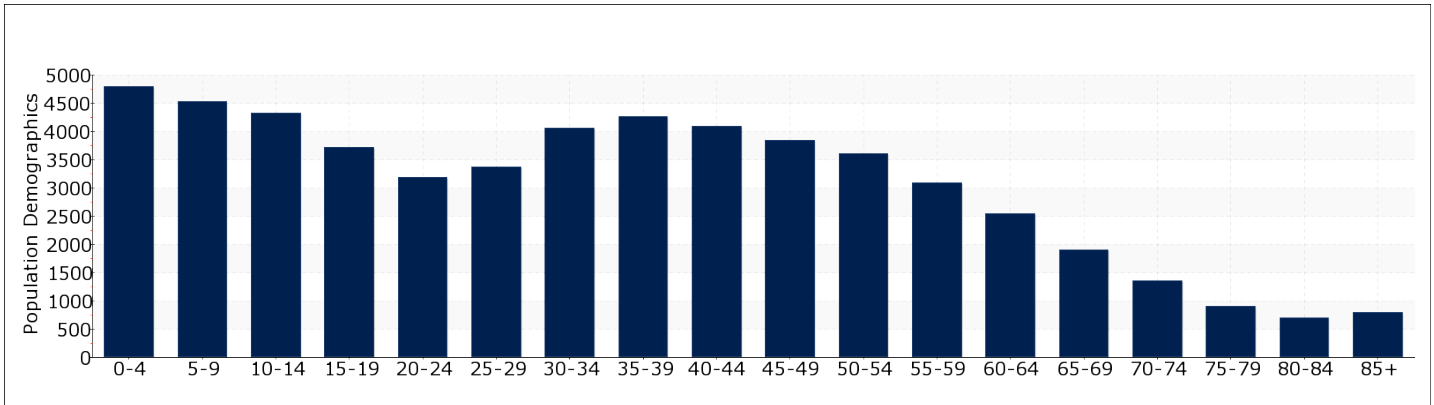

COMMUNITY SUMMARY

Population Growth (since 2000)	70.1
Population Density (ppl / mile)	1754
Average Household Size (ppl)	2.7
Households w/ Children	41%

Housing Stability

Annual Residential Turnover	18%
5+ Years in Residency	37%
Median Year in Residency	3.8%

HOUSING INVENTORY

POPULATION DEMOGRAPHICS

The population of the community broken down by age group. The numbers at the top of each bar indicate the number of people in the age bracket below

Total: 55036	Households: 19976	Median Age: 33
---------------------	--------------------------	-----------------------