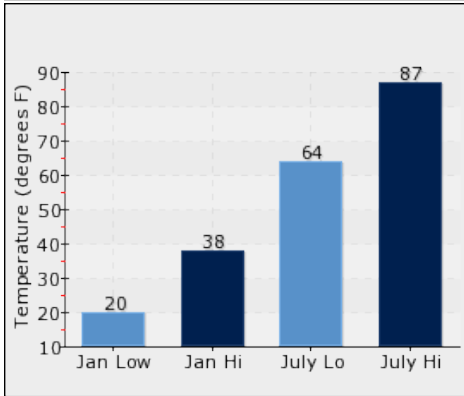

CLIMATE AND WEATHER

The average high and low temperature chart below serves as a useful measure of climate. Weather Risk suggests the risk of certain weather events occurring in this community as compared to the national average. The national average for each type of event equals a score of 100, so a score of 200 would represent twice the risk as the national average, and a score of 50 would represent half the risk of the national average.

TEMPERATURE (F°)