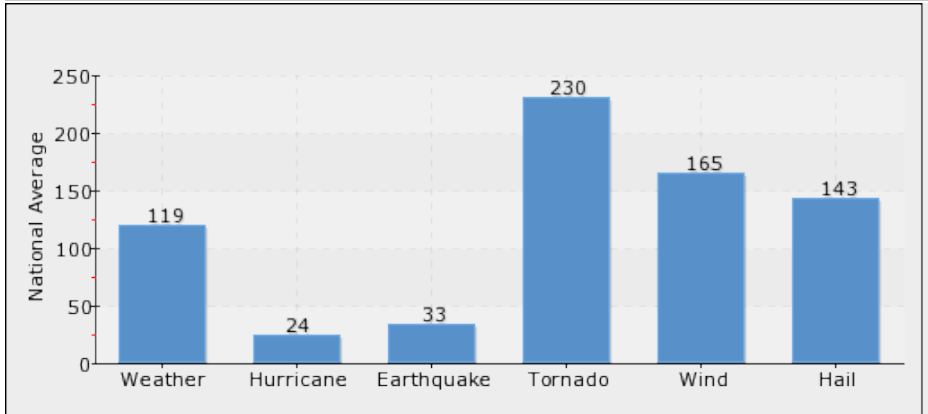

WEATHER RISK