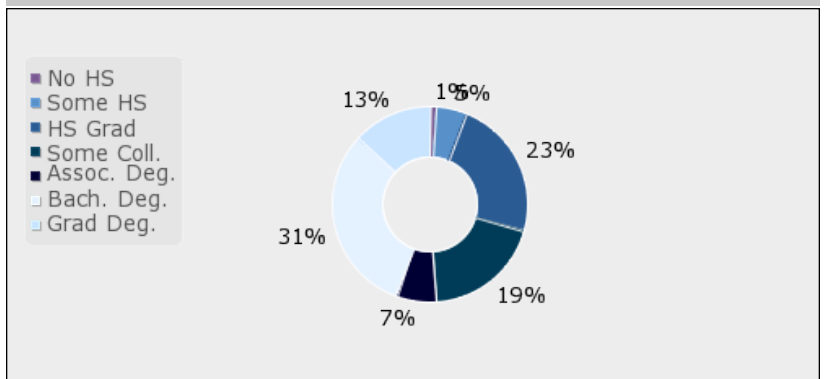

TEMPERATURE (F°)

WEATHER RISK

EDUCATION

The Community Educational Climate is a measure used to identify communities that are likely to have high quality schools by analyzing the social and economic conditions that are most likely lead to quality schools. Since this measure is based on the population of an entire community, it may not reflect the nature of an individual school.

EDUCATIONAL CLIMATE INDEX

HIGHEST LEVEL ATTAINED

➔ EMPLOYMENT & FINANCE

Workforce

School Information

American Black Belt Karate
141 S Harbour Dr Noblesville, IN 46062
317-773-6554

Blessed Theodore Guerin High School
15300 Gray Rd Noblesville, IN 46062
317-582-0120