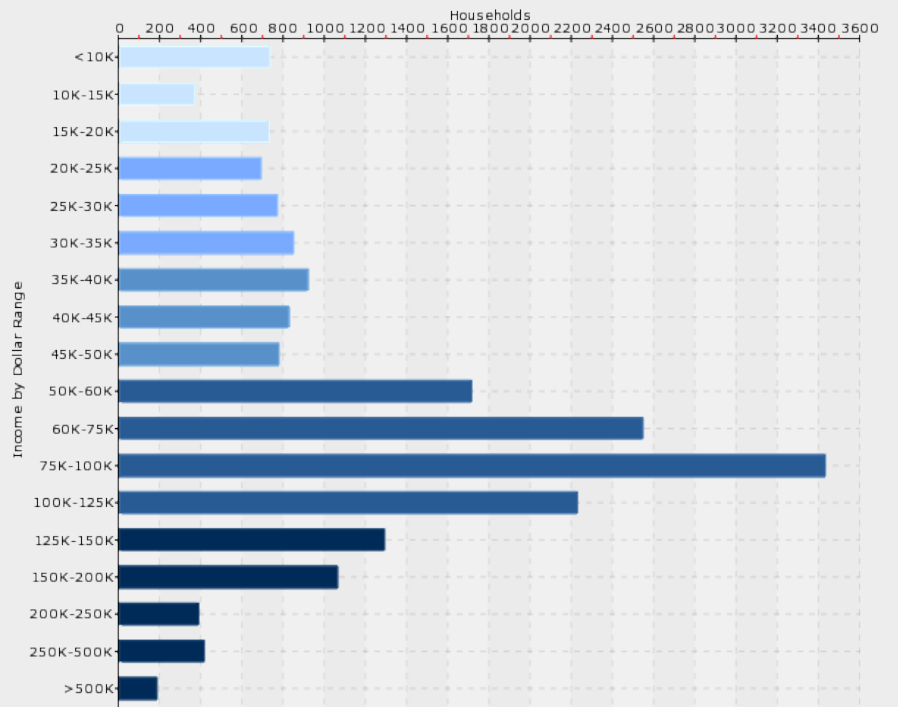

EDUCATIONAL CLIMATE INDEX

HIGHEST LEVEL ATTAINED

➔ EMPLOYMENT & FINANCE

Workforce

School Information

American Black Belt Karate
141 S Harbour Dr Noblesville, IN 46062
317-773-6554

Blessed Theodore Guerin High School
15300 Gray Rd Noblesville, IN 46062
317-582-0120