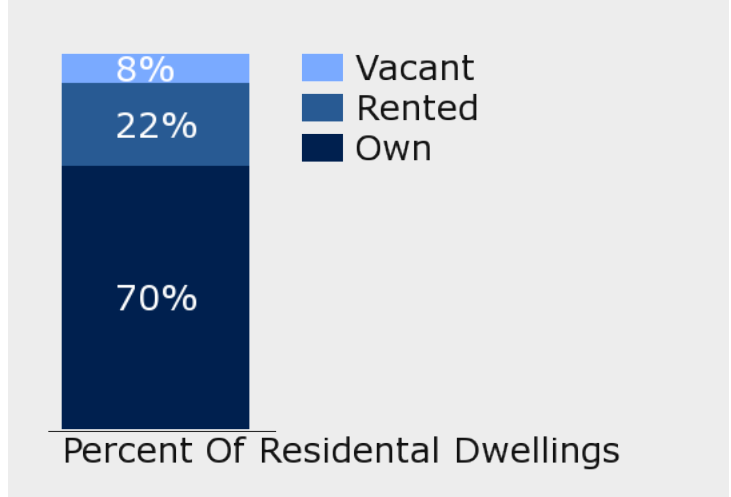

HOUSING INVENTORY

POPULATION DEMOGRAPHICS

The population of the community broken down by age group. The numbers at the top of each bar indicate the number of people in the age bracket below

Total: 55036	Households: 19976	Median Age: 33
---------------------	--------------------------	-----------------------