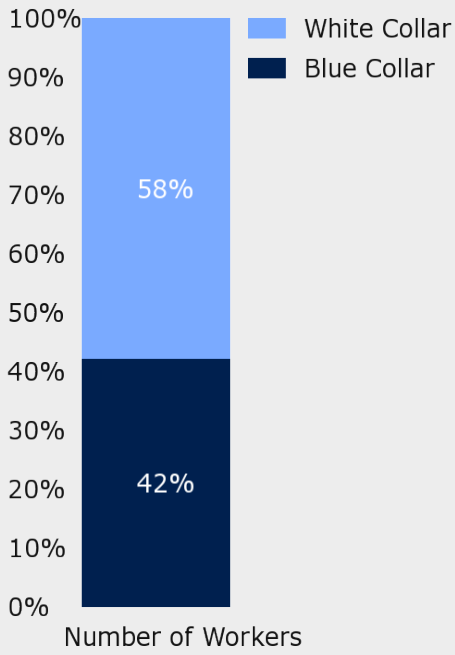

EDUCATIONAL CLIMATE INDEX

HIGHEST LEVEL ATTAINED

➔ EMPLOYMENT & FINANCE

Workforce

School Information

American Black Belt Karate
141 S Harbour Dr Noblesville, IN 46062
317-773-6554

Blessed Theodore Guerin High School
15300 Gray Rd Noblesville, IN 46062
317-582-0120