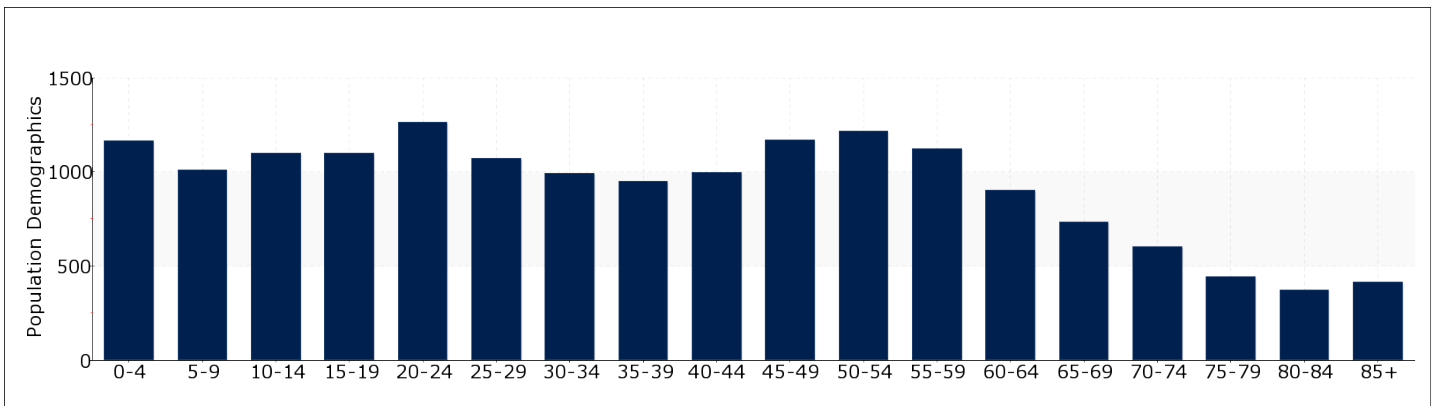

COMMUNITY SUMMARY

Population Growth (since 2000)	10.77
Population Density (ppl / mile)	1068
Average Household Size (ppl)	2.5
Households w/ Children	33%

Housing Stability

Annual Residential Turnover	20%
5+ Years in Residency	41%
Median Year in Residency	4%

HOUSING INVENTORY

POPULATION DEMOGRAPHICS

The population of the community broken down by age group. The numbers at the top of each bar indicate the number of people in the age bracket below

Total: 16614

Households: 6606