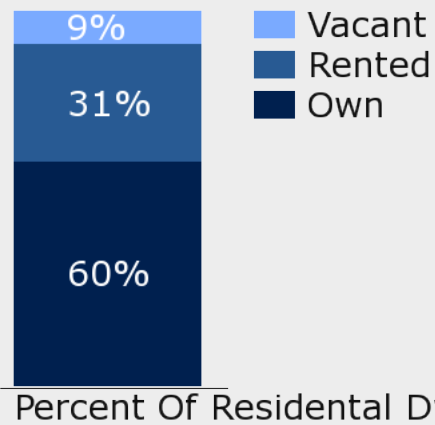

HOUSING INVENTORY

POPULATION DEMOGRAPHICS

The population of the community broken down by age group. The numbers at the top of each bar indicate the number of people in the age bracket below

Total: 16614

Households: 6606