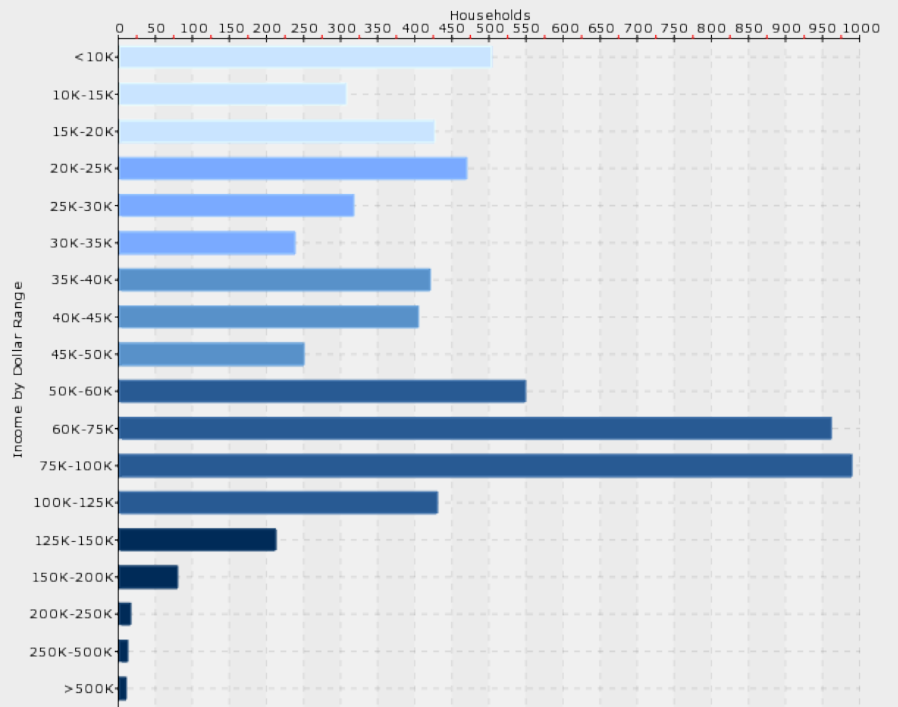

EDUCATIONAL CLIMATE INDEX

HIGHEST LEVEL ATTAINED

→ EMPLOYMENT & FINANCE

Workforce

School Information

Central Elementary School
515 E Williams St Lebanon, IN 46052
765-482-2000

Free Style Academy For Hair
107 N Meridian St Lebanon, IN 46052
765-482-9500