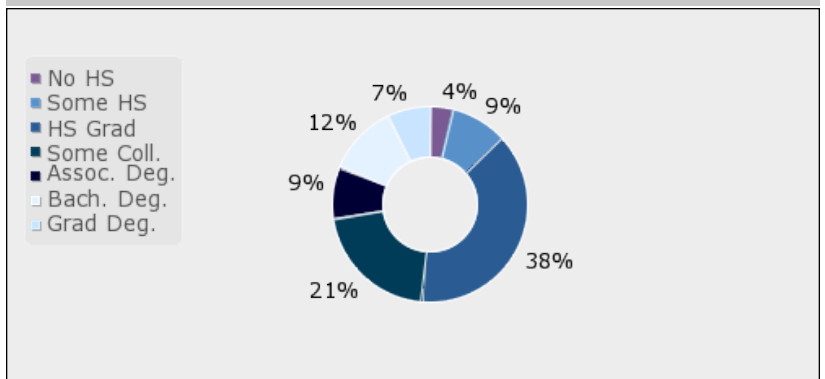

HIGHEST LEVEL ATTAINED