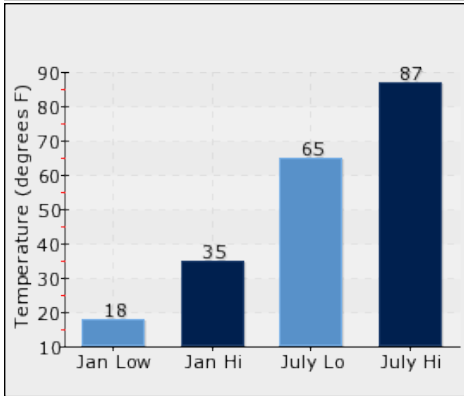

CLIMATE AND WEATHER

The average high and low temperature chart below serves as a useful measure of climate. Weather Risk suggests the risk of certain weather events occurring in this community as compared to the national average. The national average for each type of event equals a score of 100, so a score of 200 would represent twice the risk as the national average, and a score of 50 would represent half the risk of the national average.

TEMPERATURE (F°)