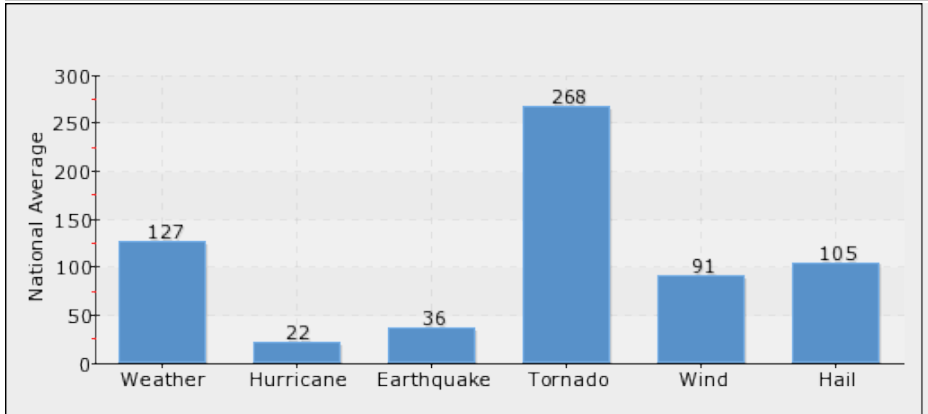

WEATHER RISK