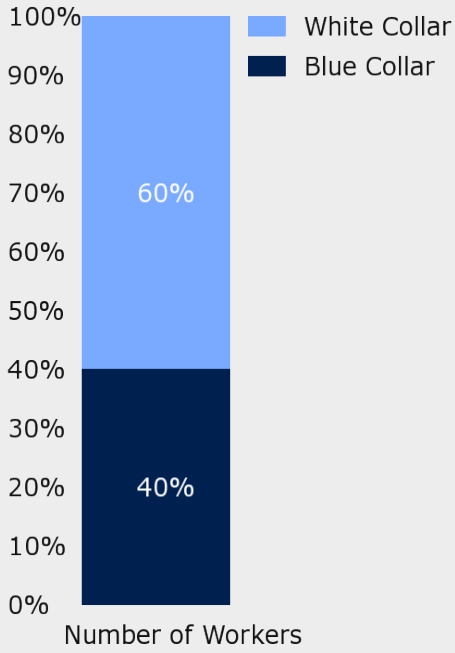

EDUCATIONAL CLIMATE INDEX

HIGHEST LEVEL ATTAINED

→ EMPLOYMENT & FINANCE

Workforce

School Information

Central Elementary School
515 E Williams St Lebanon, IN 46052
765-482-2000

Free Style Academy For Hair
107 N Meridian St Lebanon, IN 46052
765-482-9500