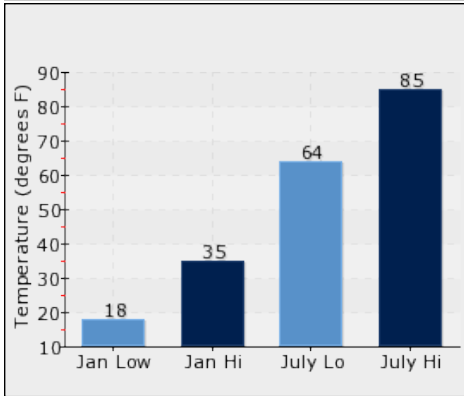

CLIMATE AND WEATHER

The average high and low temperature chart below serves as a useful measure of climate. Weather Risk suggests the risk of certain weather events occurring in this community as compared to the national average. The national average for each type of event equals a score of 100, so a score of 200 would represent twice the risk as the national average, and a score of 50 would represent half the risk of the national average.

TEMPERATURE (F°)