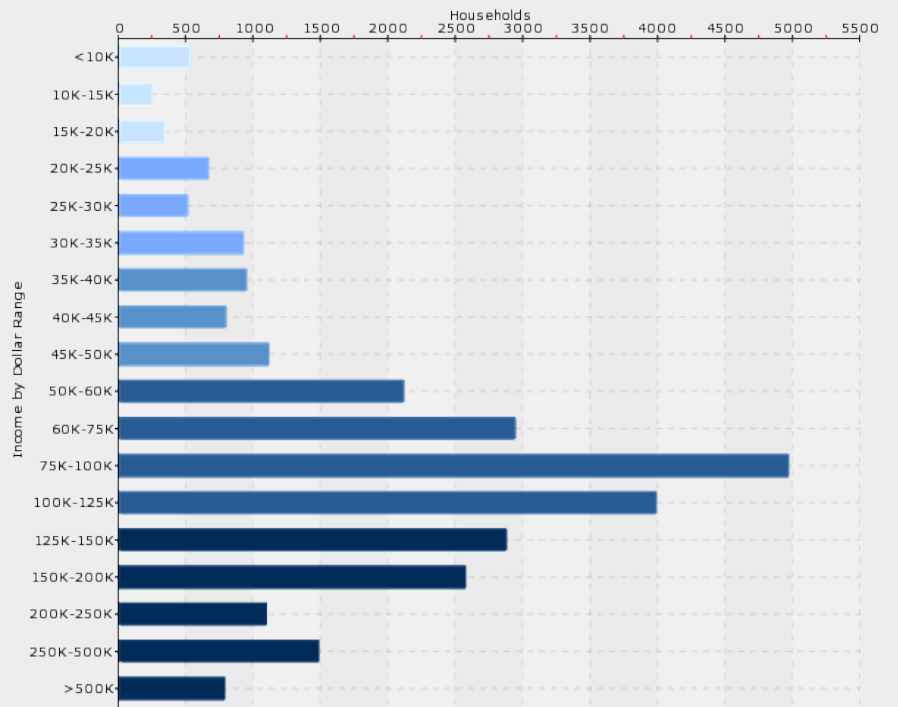

EDUCATIONAL CLIMATE INDEX

HIGHEST LEVEL ATTAINED

➔ EMPLOYMENT & FINANCE

Workforce

School Information

Brooks Elementary School
12451 Brooks School Rd Fishers, IN 46037
317-915-4250

Cumberland Road Elementary School
13535 Cumberland Rd Fishers, IN 46038
317-594-4170