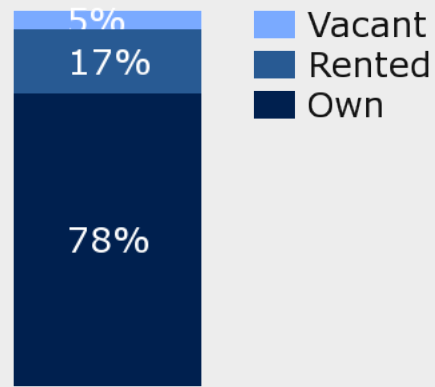

Community Information

COMMUNITY CHARACTERISTICS

These distinctive characteristics represent factors which have a strong influence on this community. Factors are considered "distinctive" if this community falls into the top 25% for these characteristics nationally.

COMMUNITY SUMMARY

Population Growth (since 2000)	91.61
Population Density (ppl / mile)	2423
Average Household Size (ppl)	2.8
Households w/ Children	46%

Housing Stability

Annual Residential Turnover	22%
5+ Years in Residency	28%
Median Year in Residency	3.2%

HOUSING INVENTORY

Percent Of Residential Dwellings

POPULATION DEMOGRAPHICS

The population of the community broken down by age group. The numbers at the top of each bar indicate the number of people in the age bracket below