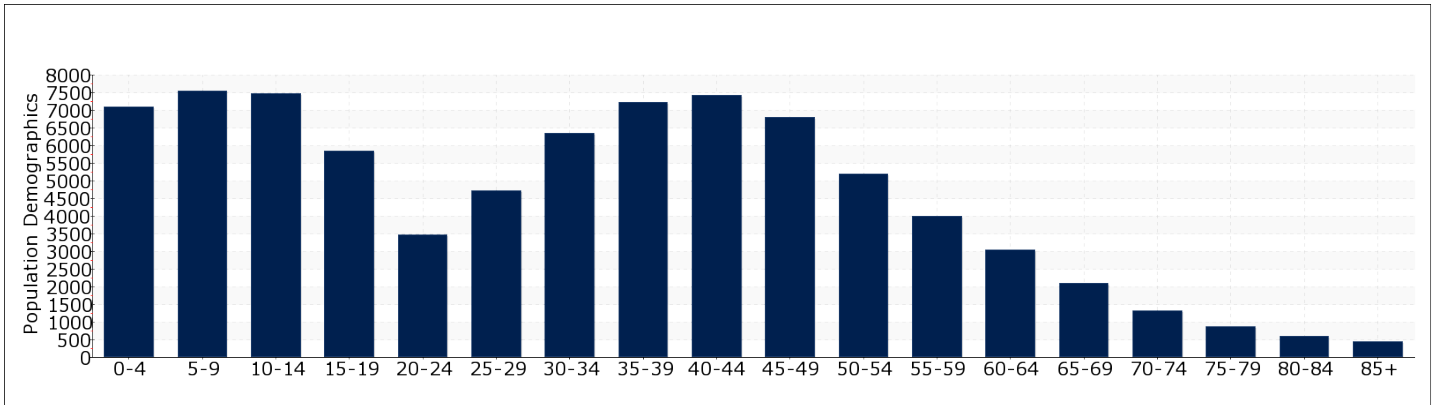

COMMUNITY SUMMARY

Population Growth (since 2000)	91.61
Population Density (ppl / mile)	2423
Average Household Size (ppl)	2.8
Households w/ Children	46%

Housing Stability

Annual Residential Turnover	22%
5+ Years in Residency	28%
Median Year in Residency	3.2%

HOUSING INVENTORY

Percent Of Residential Dwellings

POPULATION DEMOGRAPHICS

The population of the community broken down by age group. The numbers at the top of each bar indicate the number of people in the age bracket below