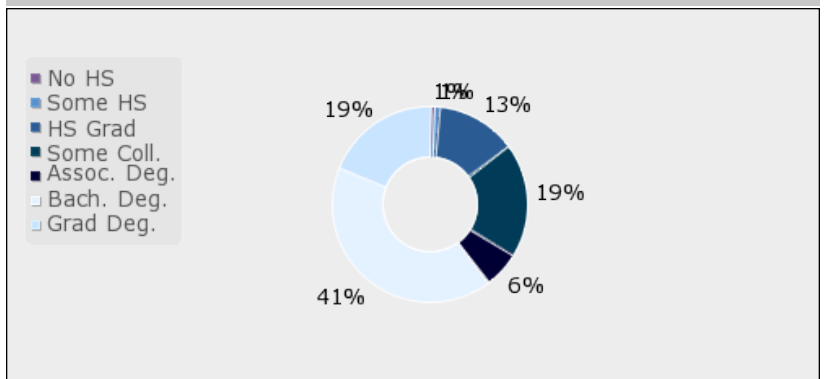

HIGHEST LEVEL ATTAINED