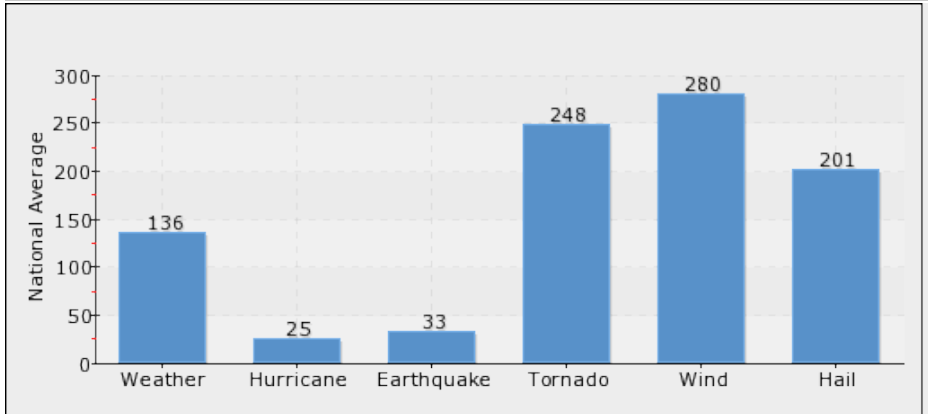

WEATHER RISK