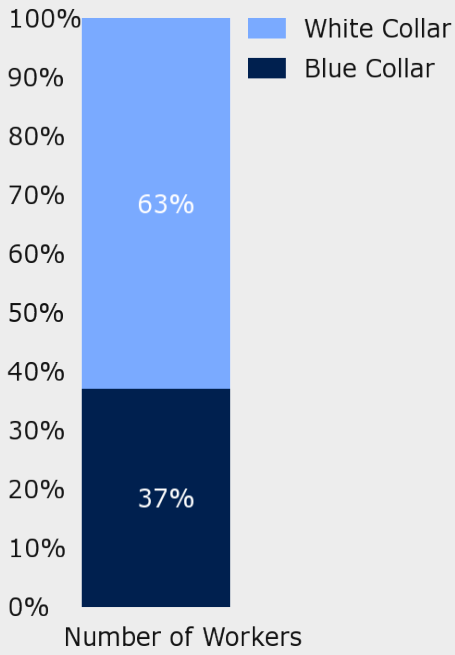

➔ EMPLOYMENT & FINANCE

Workforce