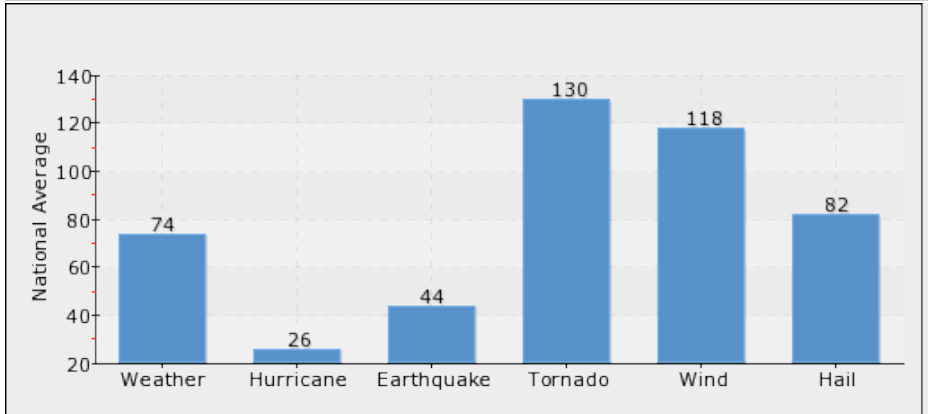

WEATHER RISK