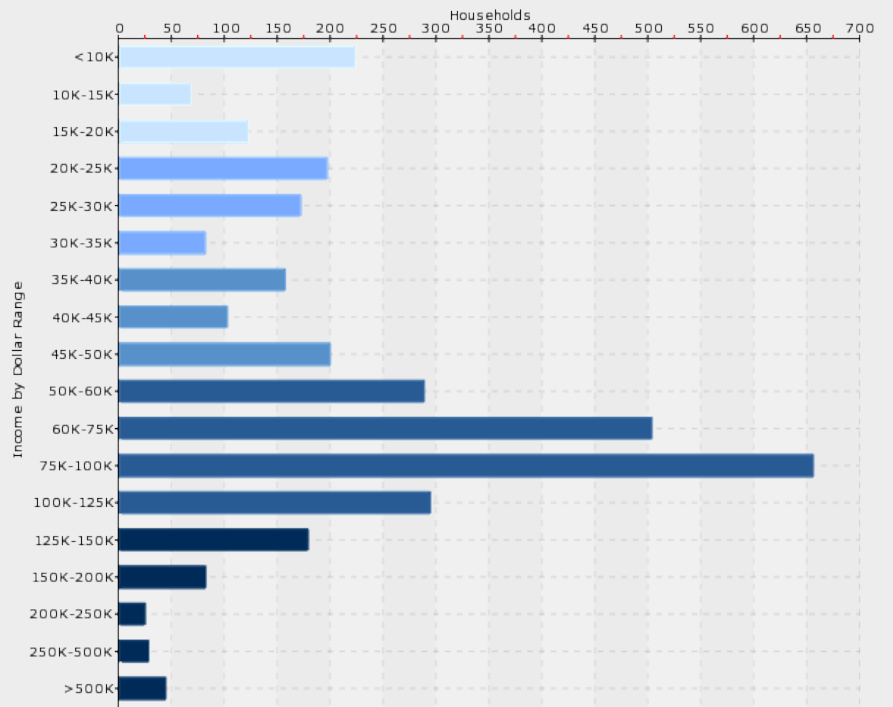

EDUCATIONAL CLIMATE INDEX

HIGHEST LEVEL ATTAINED

➔ EMPLOYMENT & FINANCE

Workforce

School Information

Danville Community High School
100 Warrior Way Danville, IN 46122
317-745-6431

Danville Middle School
1425 W Lincoln St Danville, IN 46122
317-745-5491