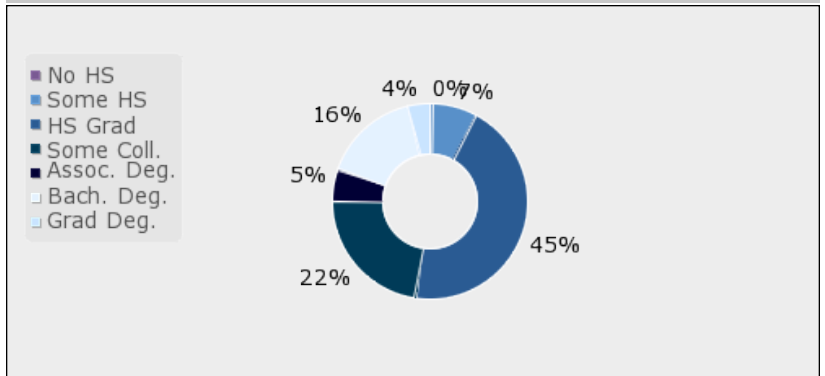

HIGHEST LEVEL ATTAINED