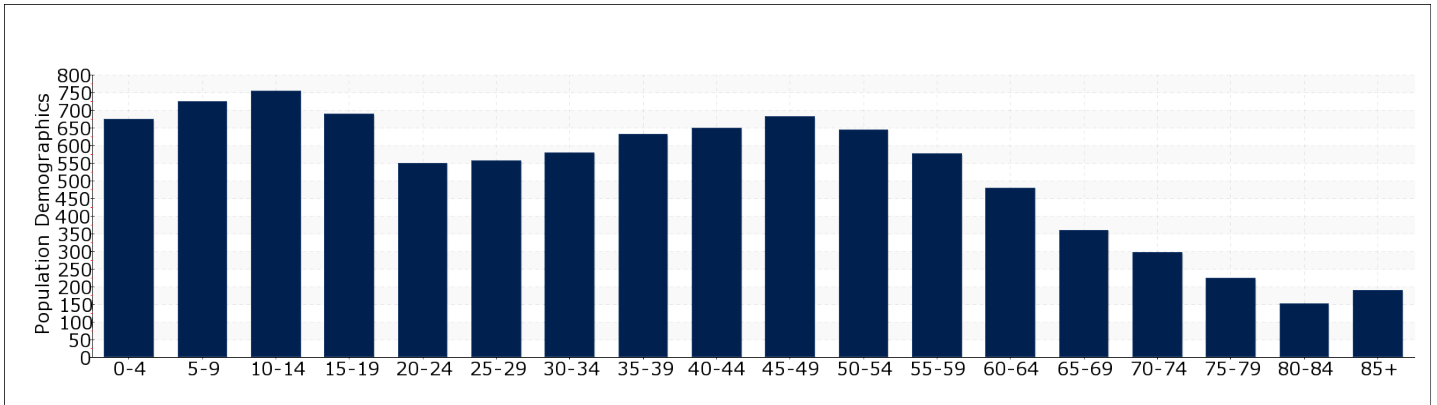

COMMUNITY SUMMARY

Population Growth (since 2000)	36.67
Population Density (ppl / mile)	1357
Average Household Size (ppl)	2.7
Households w/ Children	39%

Housing Stability

Annual Residential Turnover	18%
5+ Years in Residency	35%
Median Year in Residency	3.3%

HOUSING INVENTORY

Percent Of Residential Dwellings

POPULATION DEMOGRAPHICS

The population of the community broken down by age group. The numbers at the top of each bar indicate the number of people in the age bracket below

Total: 9407

Households: 3434

Median Age: 35

CLIMATE AND WEATHER

The average high and low temperature chart below serves as a useful measure of climate. Weather Risk suggests the risk of certain weather events occurring in this community as compared to the national average. The national average for each type of event equals a score of 100, so a score of 200 would represent twice the risk as the national average, and a score of 50 would represent half the risk of the national average.