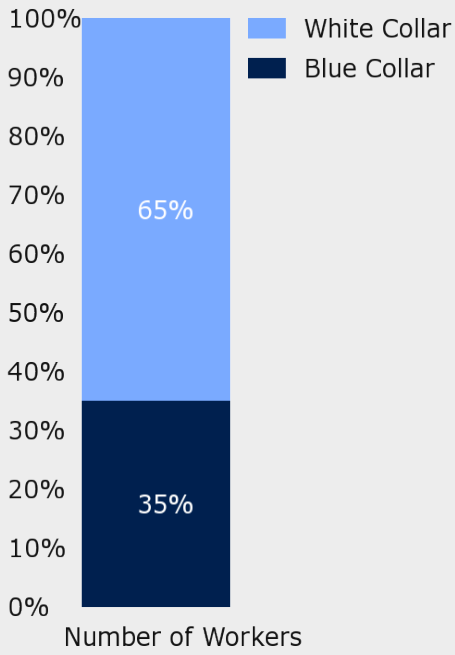

EDUCATIONAL CLIMATE INDEX

HIGHEST LEVEL ATTAINED

➔ EMPLOYMENT & FINANCE

Workforce

School Information

Danville Community High School
100 Warrior Way Danville, IN 46122
317-745-6431

Danville Middle School
1425 W Lincoln St Danville, IN 46122
317-745-5491