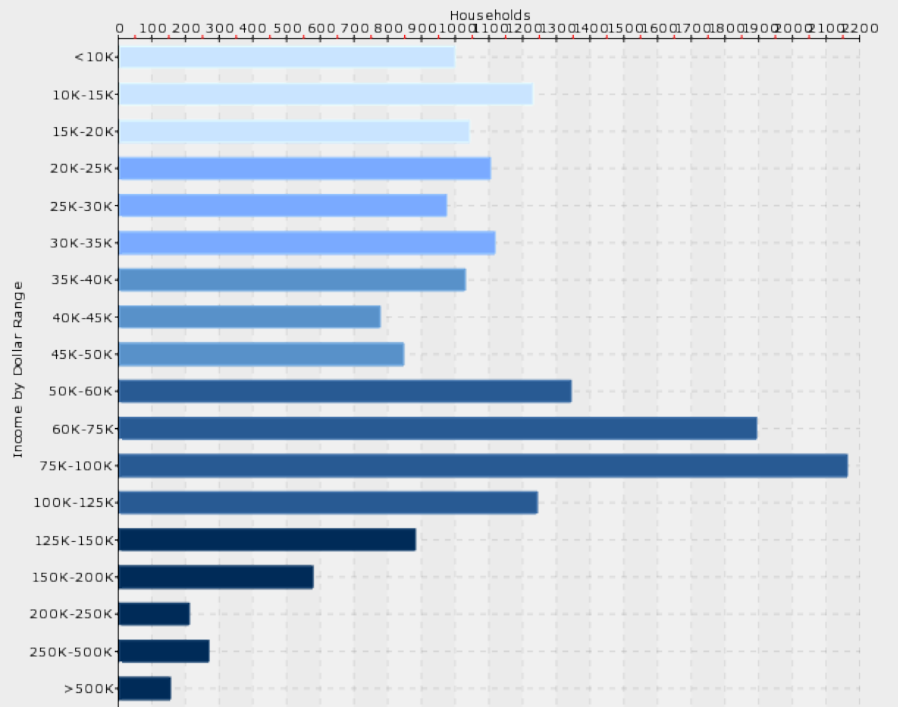

EDUCATIONAL CLIMATE INDEX

HIGHEST LEVEL ATTAINED

→ EMPLOYMENT & FINANCE

Workforce

School Information

Abc Stewart School
6691 W State Rd 46 Columbus, IN 47201
812-342-3029

Alternatives For Health
1260 Jackson St Columbus, IN 47201
812-376-9194