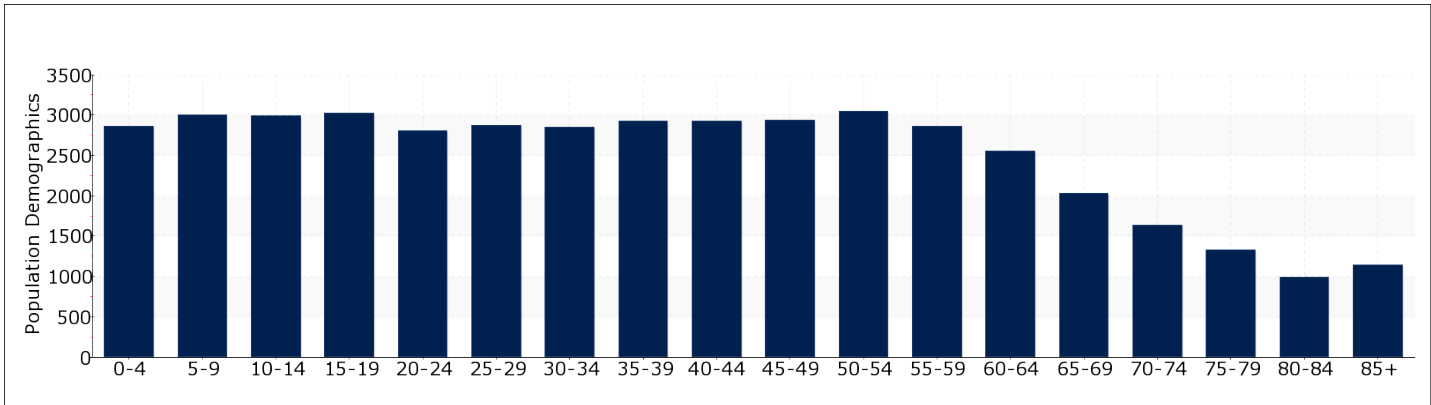

COMMUNITY SUMMARY

Population Growth (since 2000)	10.05
Population Density (ppl / mile)	1628
Average Household Size (ppl)	2.5
Households w/ Children	33%

Housing Stability

Annual Residential Turnover	16%
5+ Years in Residency	41%
Median Year in Residency	4.1%

HOUSING INVENTORY

POPULATION DEMOGRAPHICS

The population of the community broken down by age group. The numbers at the top of each bar indicate the number of people in the age bracket below

Total: 44773 **Households: 17869** **Median Age: 37**