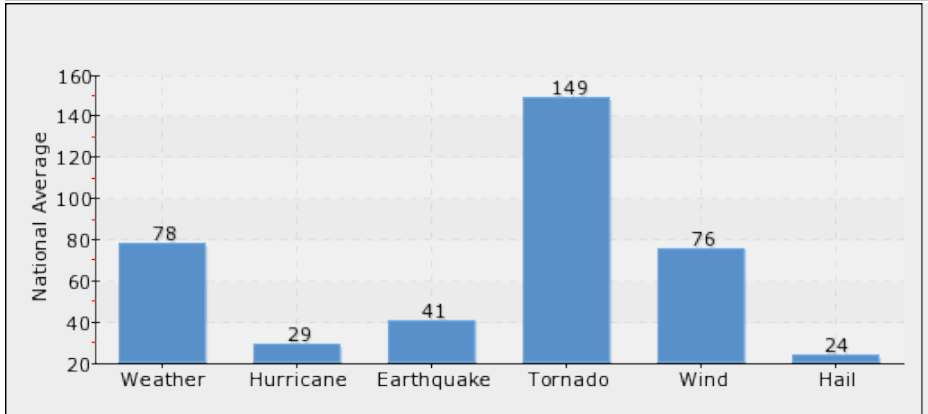

WEATHER RISK