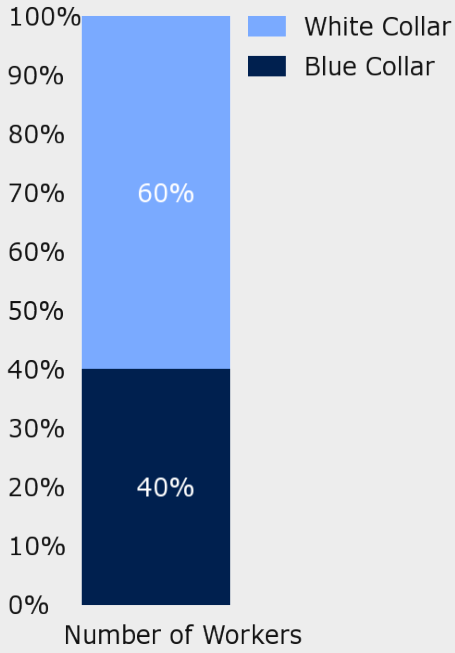

EDUCATIONAL CLIMATE INDEX

HIGHEST LEVEL ATTAINED

→ EMPLOYMENT & FINANCE

Workforce

School Information

Abc Stewart School
6691 W State Rd 46 Columbus, IN 47201
812-342-3029

Alternatives For Health
1260 Jackson St Columbus, IN 47201
812-376-9194