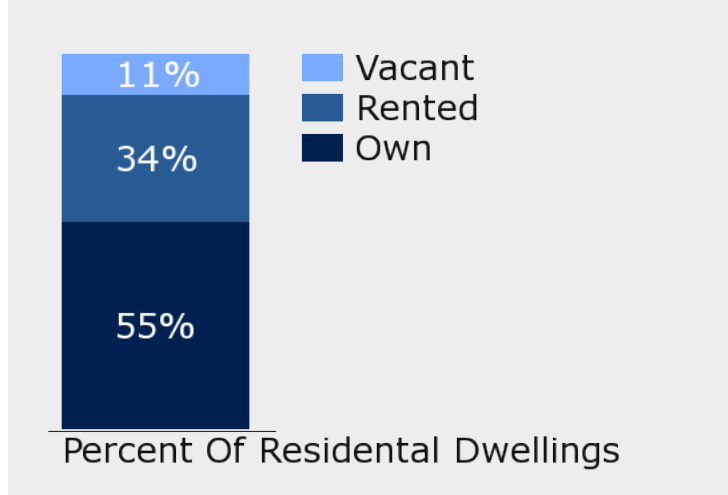

HOUSING INVENTORY

POPULATION DEMOGRAPHICS

The population of the community broken down by age group. The numbers at the top of each bar indicate the number of people in the age bracket below

Total: 44773 **Households: 17869** **Median Age: 37**