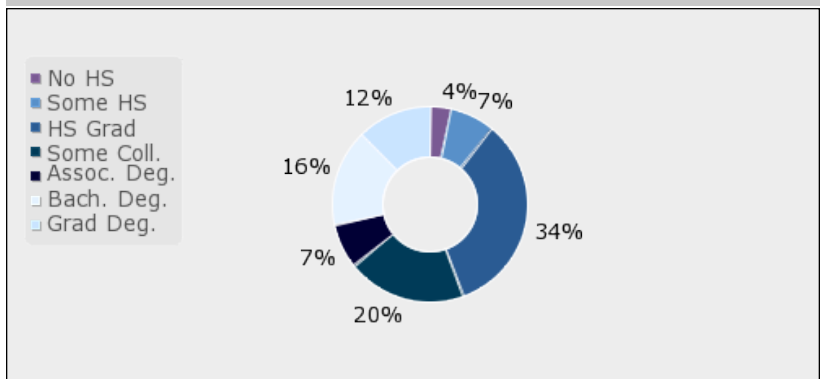

HIGHEST LEVEL ATTAINED