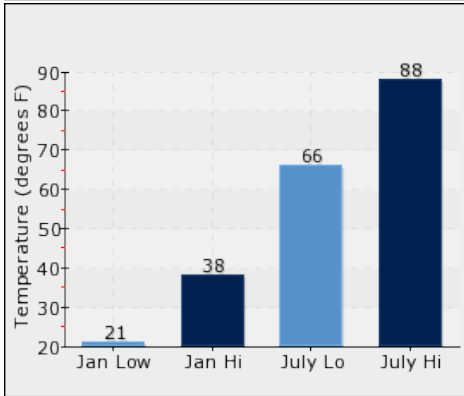

CLIMATE AND WEATHER

The average high and low temperature chart below serves as a useful measure of climate. Weather Risk suggests the risk of certain weather events occurring in this community as compared to the national average. The national average for each type of event equals a score of 100, so a score of 200 would represent twice the risk as the national average, and a score of 50 would represent half the risk of the national average.

TEMPERATURE (F°)