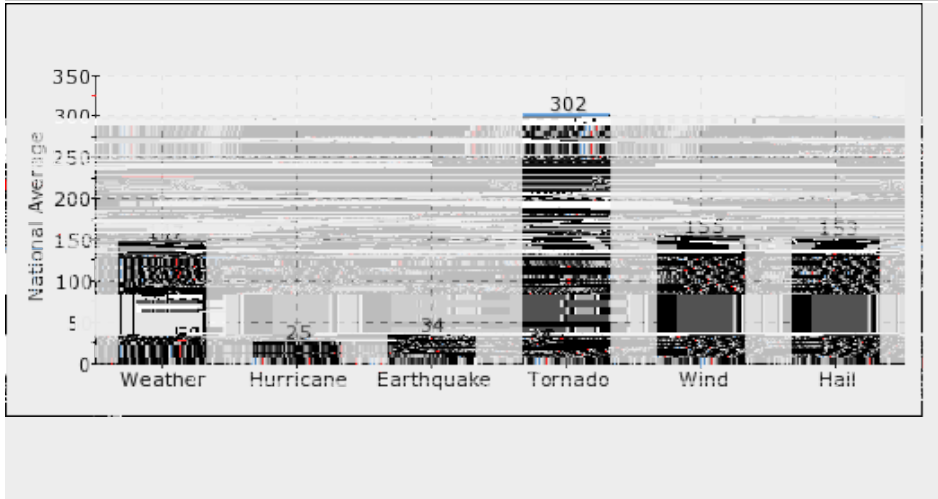

WEATHER RISK