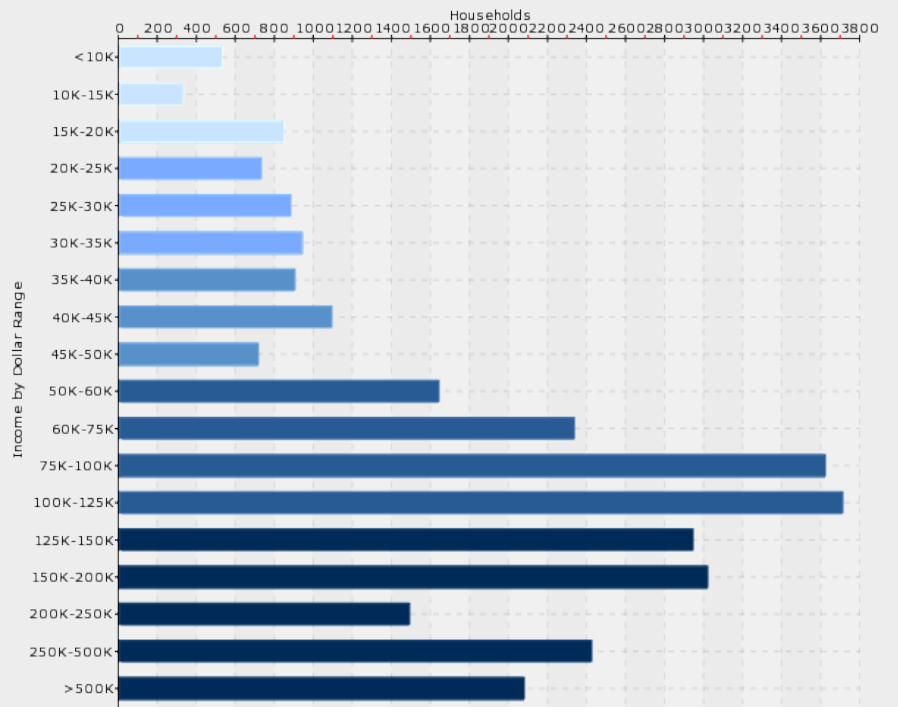

EDUCATIONAL CLIMATE INDEX

HIGHEST LEVEL ATTAINED

➔ EMPLOYMENT & FINANCE

Workforce

 **School Information**

Bujinkan Indianapolis Dojo
1132 S Rangeline Rd # 1 Carmel, IN 46032
317-571-0244

Carmel Elementary School
101 4th Ave Se Carmel, IN 46032
317-844-0168