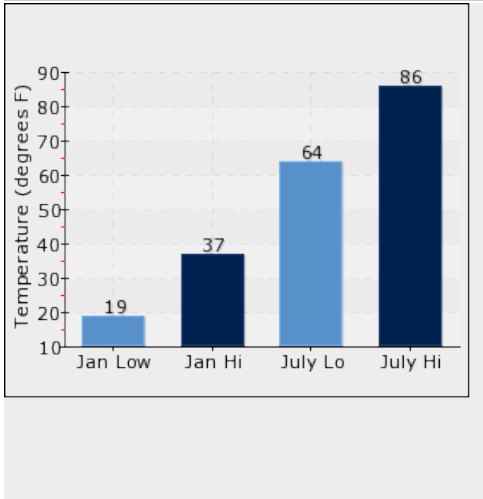

CLIMATE AND WEATHER

The average high and low temperature chart below serves as a useful measure of climate. Weather Risk suggests the risk of certain weather events occurring in this community as compared to the national average. The national average for each type of event equals a score of 100, so a score of 200 would represent twice the risk as the national average, and a score of 50 would represent half the risk of the national average.

TEMPERATURE (F°)