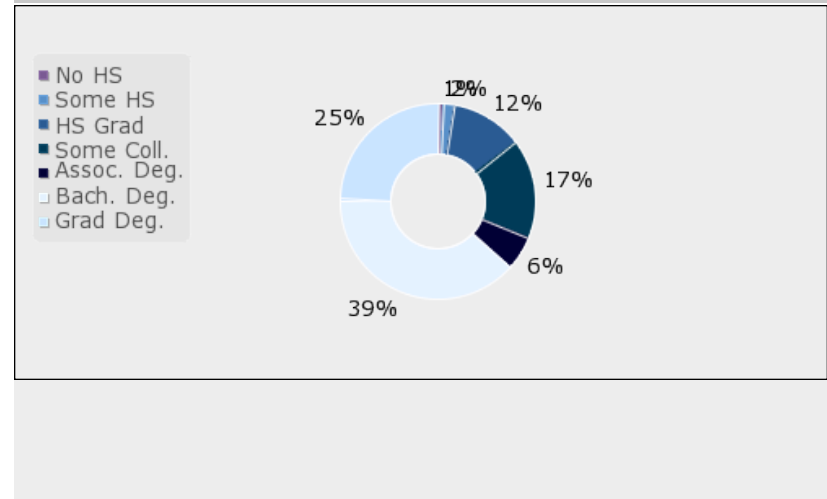

HIGHEST LEVEL ATTAINED