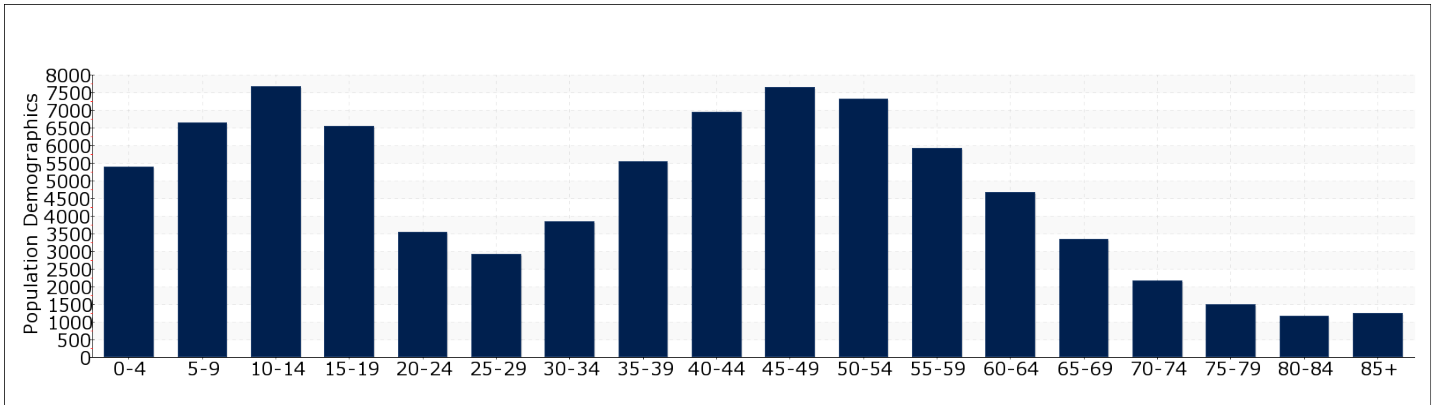

COMMUNITY SUMMARY

| | |
|---------------------------------|-------|
| Population Growth (since 2000) | 37.77 |
| Population Density (ppl / mile) | 1767 |
| Average Household Size (ppl) | 2.8 |
| Households w/ Children | 43% |

Housing Stability

| | |
|-----------------------------|------|
| Annual Residential Turnover | 16% |
| 5+ Years in Residency | 35% |
| Median Year in Residency | 3.7% |

HOUSING INVENTORY

Percent Of Residential Dwellings

POPULATION DEMOGRAPHICS

The population of the community broken down by age group. The numbers at the top of each bar indicate the number of people in the age bracket below

Total: 83889

Households: 30298

Median Age: 39