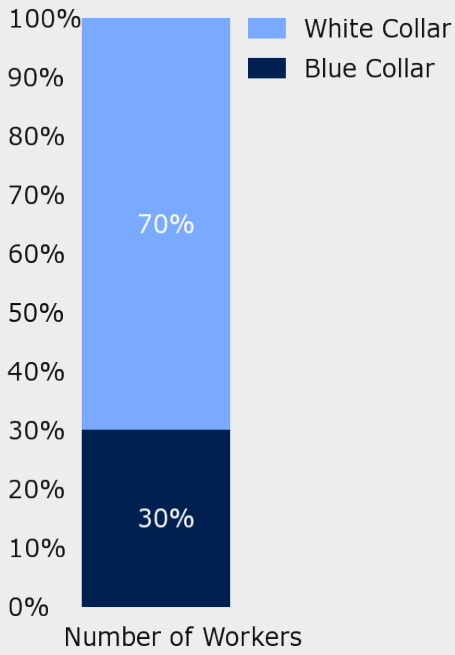

EDUCATIONAL CLIMATE INDEX

HIGHEST LEVEL ATTAINED

➔ EMPLOYMENT & FINANCE

Workforce

 **School Information**

Bujinkan Indianapolis Dojo
1132 S Rangeline Rd # 1 Carmel, IN 46032
317-571-0244

Carmel Elementary School
101 4th Ave Se Carmel, IN 46032
317-844-0168