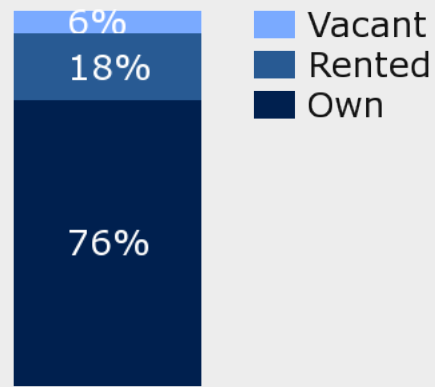

Community Information

COMMUNITY CHARACTERISTICS

These distinctive characteristics represent factors which have a strong influence on this community. Factors are considered "distinctive" if this community falls into the top 25% for these characteristics nationally.

COMMUNITY SUMMARY

Population Growth (since 2000)	37.77
Population Density (ppl / mile)	1767
Average Household Size (ppl)	2.8
Households w/ Children	43%

Housing Stability

Annual Residential Turnover	16%
5+ Years in Residency	35%
Median Year in Residency	3.7%

HOUSING INVENTORY

Percent Of Residential Dwellings

POPULATION DEMOGRAPHICS

The population of the community broken down by age group. The numbers at the top of each bar indicate the number of people in the age bracket below