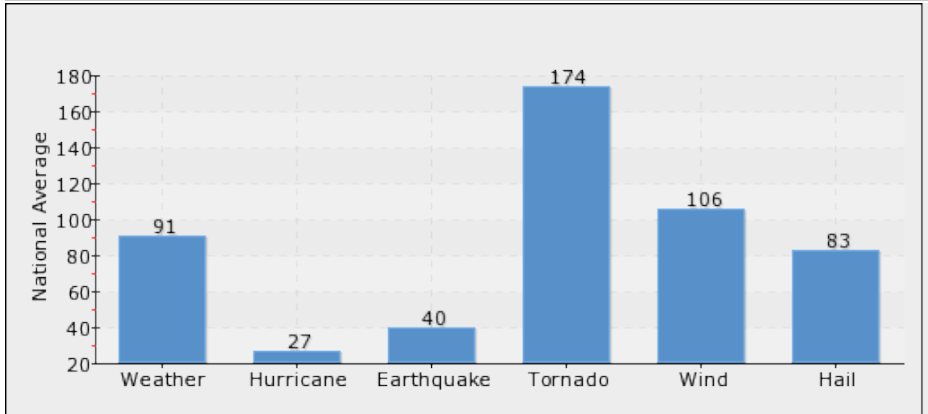

WEATHER RISK