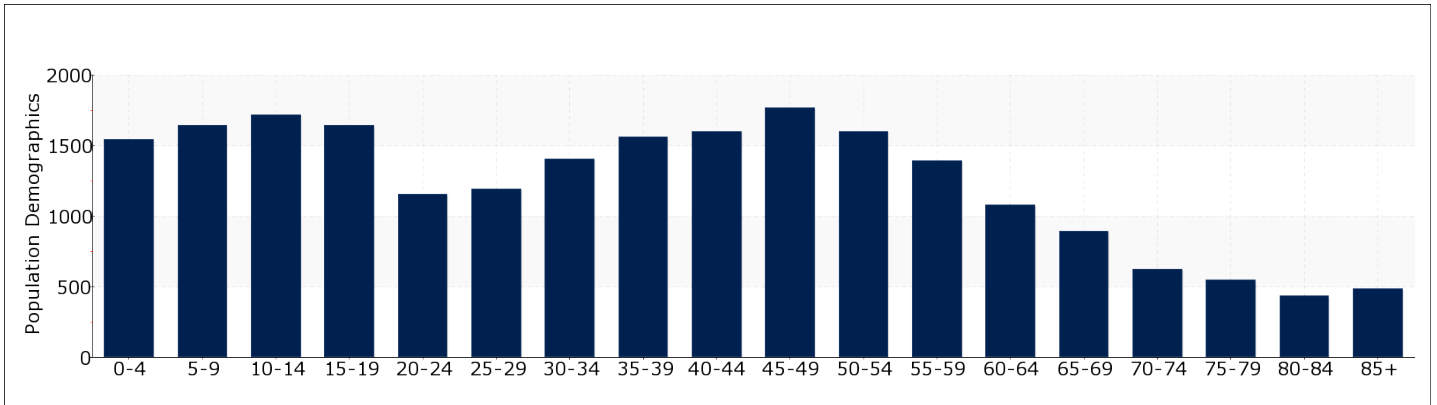

COMMUNITY SUMMARY

Population Growth (since 2000)	36.7
Population Density (ppl / mile)	2008
Average Household Size (ppl)	2.7
Households w/ Children	38%

Housing Stability

Annual Residential Turnover	17%
5+ Years in Residency	39%
Median Year in Residency	3.9%

HOUSING INVENTORY

POPULATION DEMOGRAPHICS

The population of the community broken down by age group. The numbers at the top of each bar indicate the number of people in the age bracket below

Total: 22244	Households: 8225	Median Age: 37
---------------------	-------------------------	-----------------------