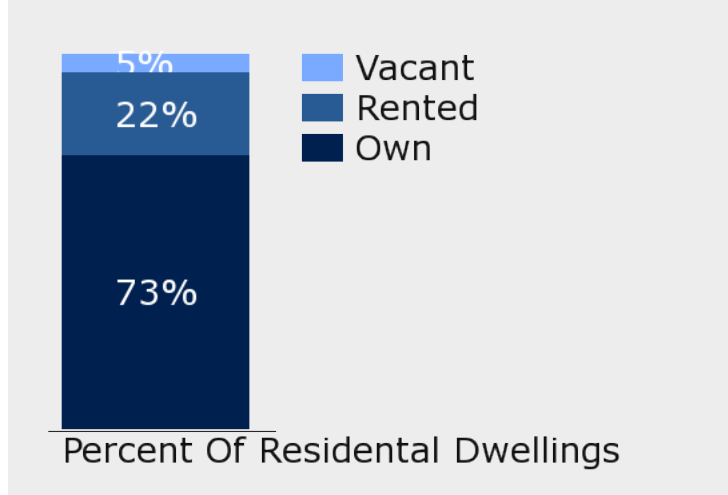

HOUSING INVENTORY

POPULATION DEMOGRAPHICS

The population of the community broken down by age group. The numbers at the top of each bar indicate the number of people in the age bracket below

Total: 22244	Households: 8225	Median Age: 37
---------------------	-------------------------	-----------------------