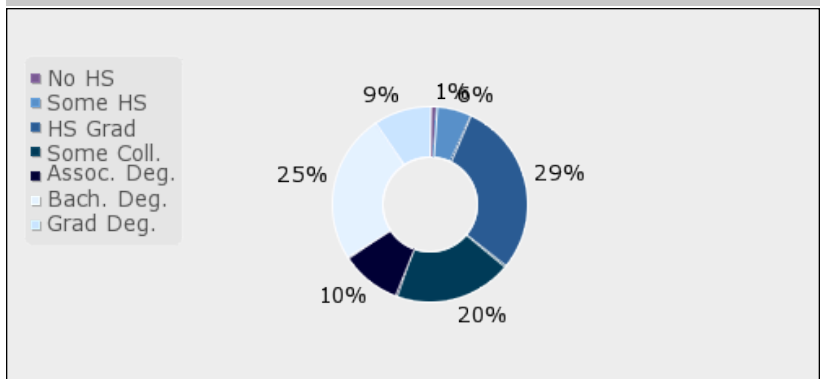

HIGHEST LEVEL ATTAINED