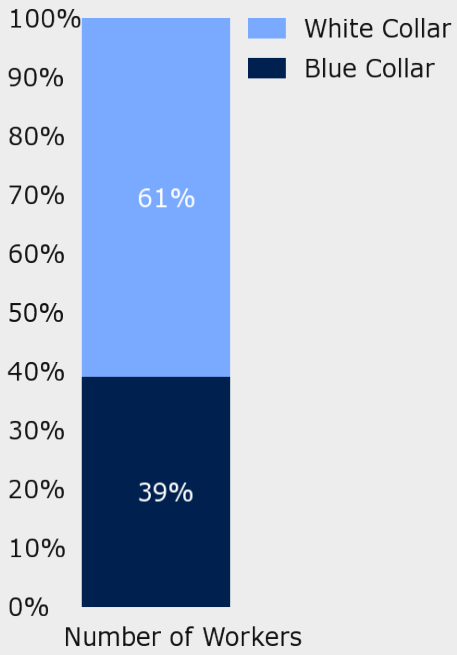

EDUCATIONAL CLIMATE INDEX

HIGHEST LEVEL ATTAINED

➔ EMPLOYMENT & FINANCE

Workforce

School Information

Bethesda Christian School
7950 N County Road 650 E Brownsburg, IN 46112
317-852-3101

Brown Elementary School
340 Stadium Dr Brownsburg, IN 46112
317-852-1498