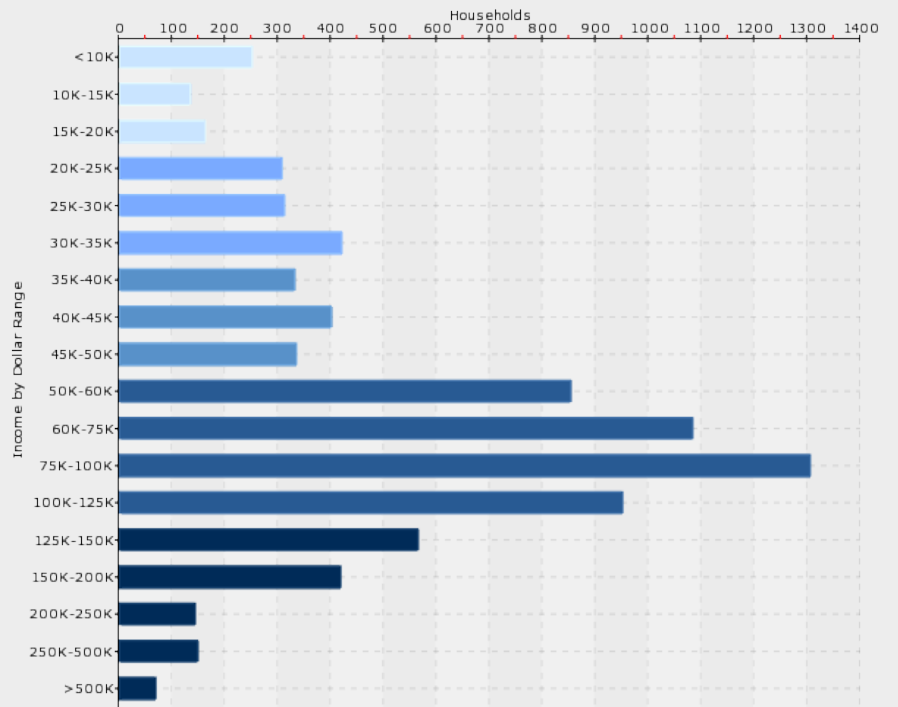

EDUCATIONAL CLIMATE INDEX

HIGHEST LEVEL ATTAINED

➔ EMPLOYMENT & FINANCE

Workforce

School Information

Bethesda Christian School
7950 N County Road 650 E Brownsburg, IN 46112
317-852-3101

Brown Elementary School
340 Stadium Dr Brownsburg, IN 46112
317-852-1498