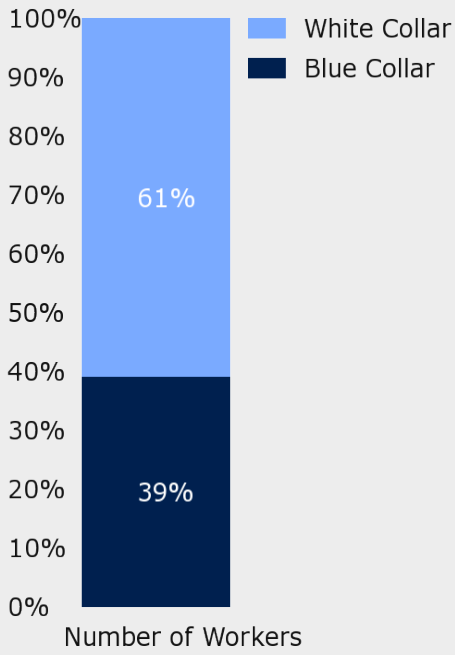

➔ EMPLOYMENT & FINANCE

Workforce