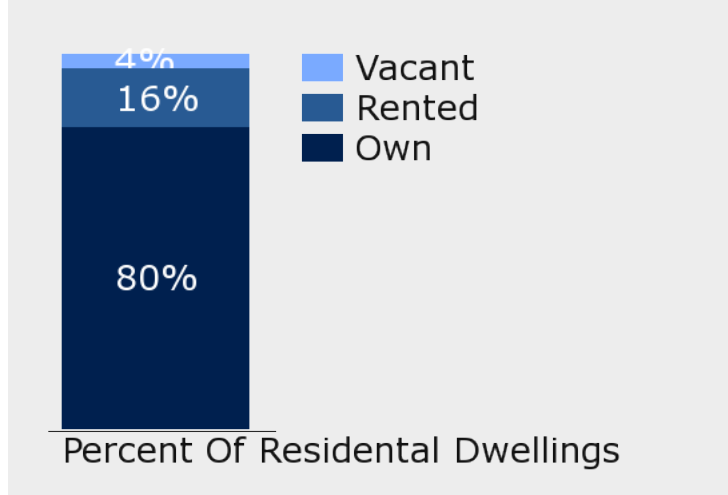

HOUSING INVENTORY

POPULATION DEMOGRAPHICS

The population of the community broken down by age group. The numbers at the top of each bar indicate the number of people in the age bracket below

Total: 13013 **Households: 4587** **Median Age: 34**