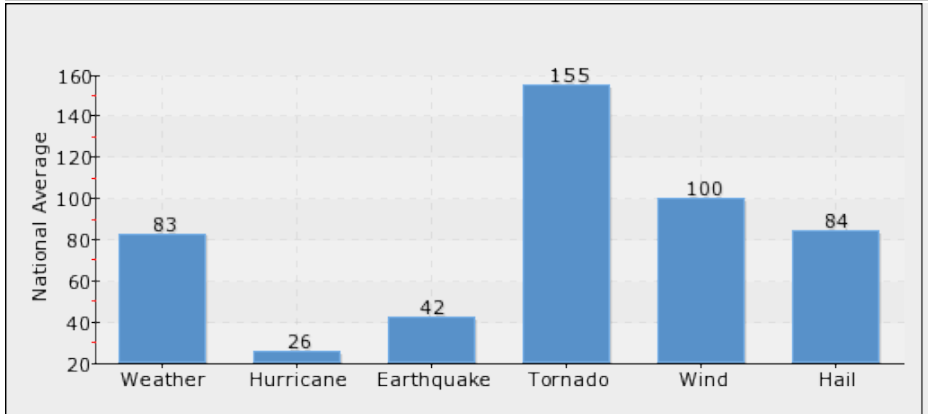

WEATHER RISK