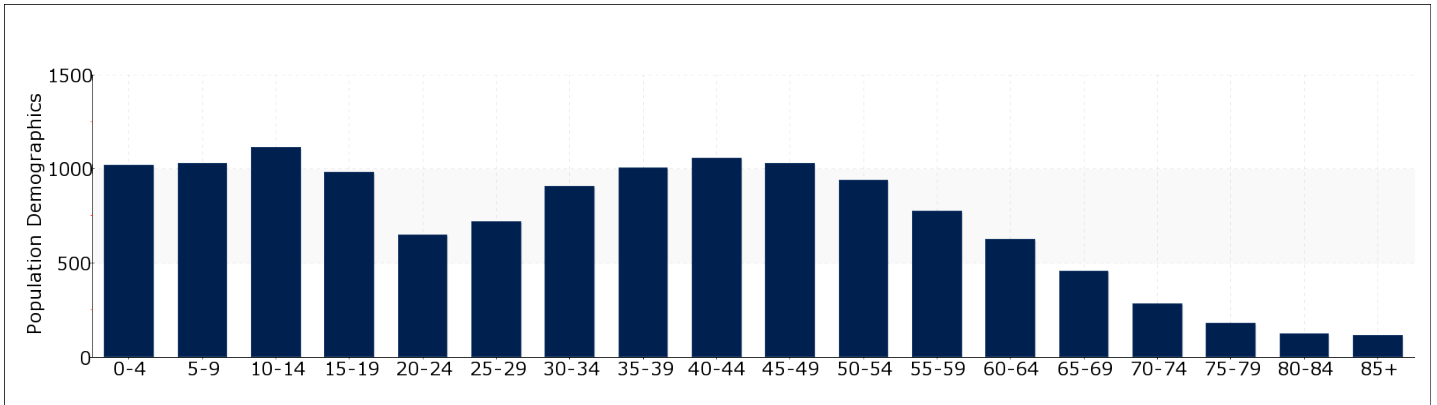

COMMUNITY SUMMARY

Population Growth (since 2000)	61.17
Population Density (ppl / mile)	914
Average Household Size (ppl)	2.8
Households w/ Children	48%

Housing Stability

Annual Residential Turnover	18%
5+ Years in Residency	32%
Median Year in Residency	3.6%

HOUSING INVENTORY

POPULATION DEMOGRAPHICS

The population of the community broken down by age group. The numbers at the top of each bar indicate the number of people in the age bracket below

Total: 13013 **Households: 4587** **Median Age: 34**