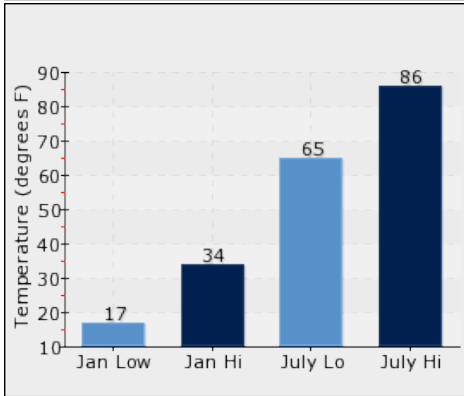

CLIMATE AND WEATHER

The average high and low temperature chart below serves as a useful measure of climate. Weather Risk suggests the risk of certain weather events occurring in this community as compared to the national average. The national average for each type of event equals a score of 100, so a score of 200 would represent twice the risk as the national average, and a score of 50 would represent half the risk of the national average.

TEMPERATURE (F°)