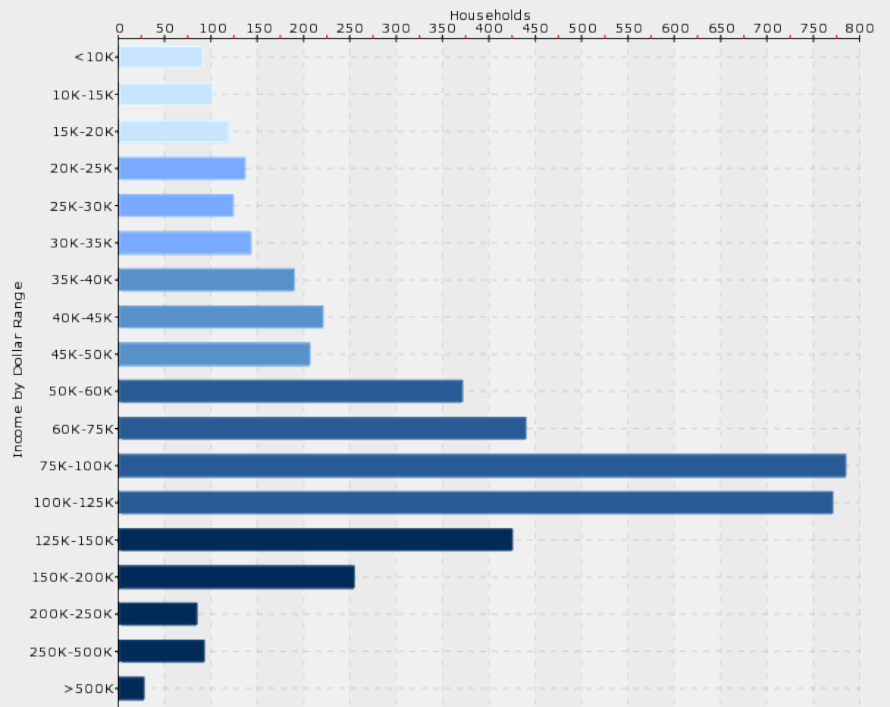

EDUCATIONAL CLIMATE INDEX

HIGHEST LEVEL ATTAINED

➔ EMPLOYMENT & FINANCE

Workforce

School Information

Avon High School
7575 E County Rd 150 S Avon, IN 46123
317-544-5000

Avon Intermediate School East
174 S State Road 267 Avon, IN 46123
317-544-5800