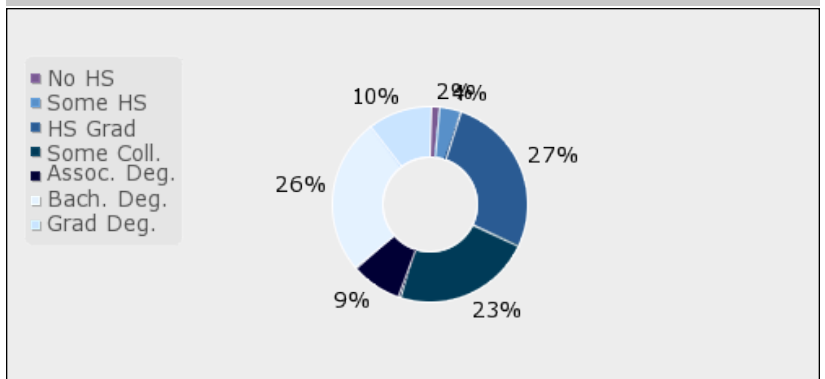

HIGHEST LEVEL ATTAINED